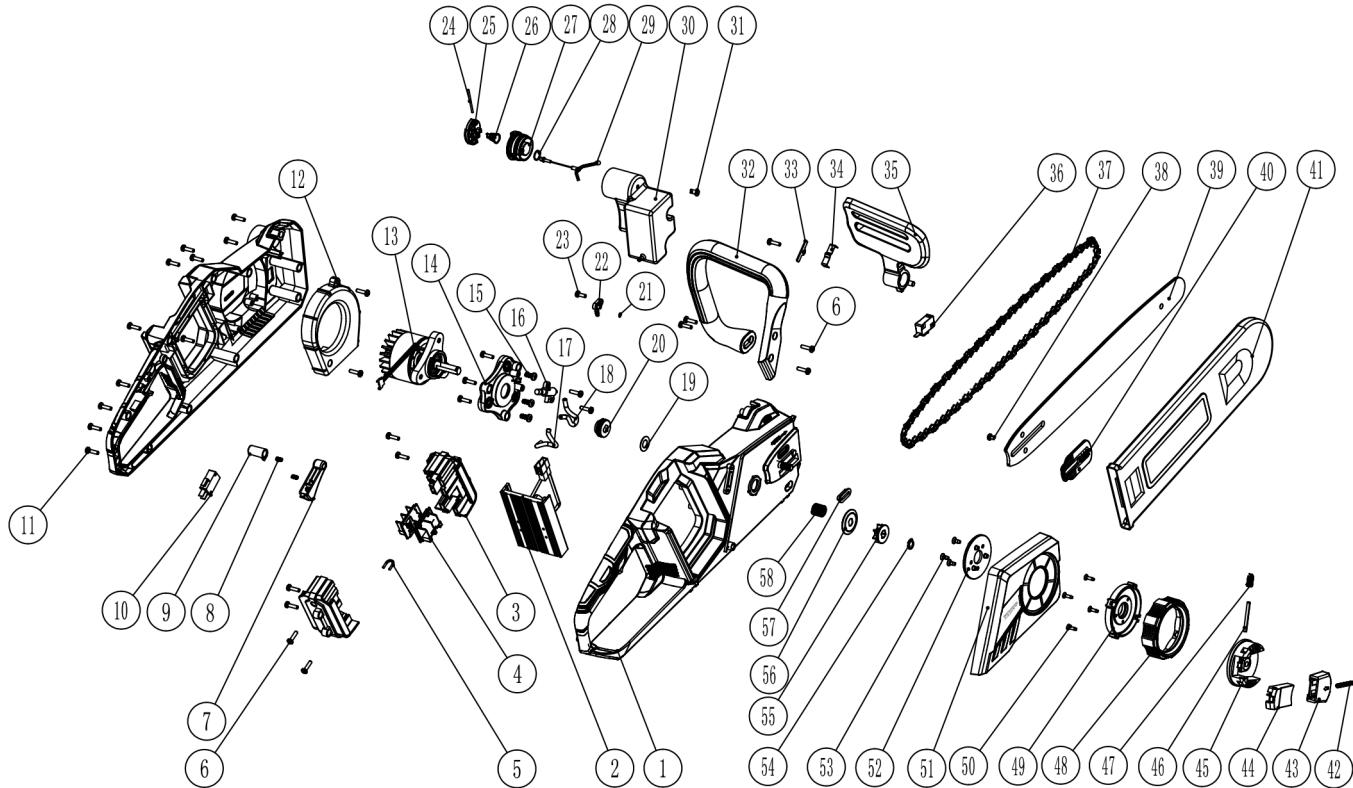

Exploded Drawing of Cordless chain saw brushless RDP-SBCS20 Art. No. 030155.

Spare part list of RAIDER Electric Chain Saw RDP-SBCS20 Art. No. 030155

No	NAME	QTY	No	NAME	QTY
58	Spring	1	29	Sling assembly	1
57	Seal ring	1	28	O ring	1
56	Washer	1	27	Oiler cover	1
55	Sprocket wheel	1	26	Spring	1
54	Clip Spring	1	25	Rotary plate	1
53	Screw	3	24	Pin	1
52	Tensioning wheel	1	23	Screw	3
51	Side cover	1	22	Joint	1
50	Screw	4	21	O ring	1
49	Tensioning knob cover	1	20	Worm gear	1
48	Tensioning knob	1	19	Washer	1
47	Torsion spring	1	18	Oil pipe	1
46	Pin	1	17	Oil pipe	1
45	Locking bottom	1	16	Oil pump	1
44	Support block	1	15	Screw	3
43	Tensioning block	1	14	Motor support	1
42	Spring	1	13	Motor	1
41	Shield	1	12	Fan housing	1
40	Tensioning plate	1	11	Screw	14
39	Bar	1	10	The micro switch	1
38	Screw	1	9	Push rod	1
37	Chain	1	8	Spring	1
36	The micro switch	1	7	Trigger	1
35	Brake board	1	6	Screw	12
34	Leaf spring	1	5	Wire	1
33	Platen	1	4	Plug socket	2
32	Handle	1	3	Plug socket bottom cover	1
31	Vent valve	1	2	PCB	1
30	Oiler	1	1	Handle bottom cover	1